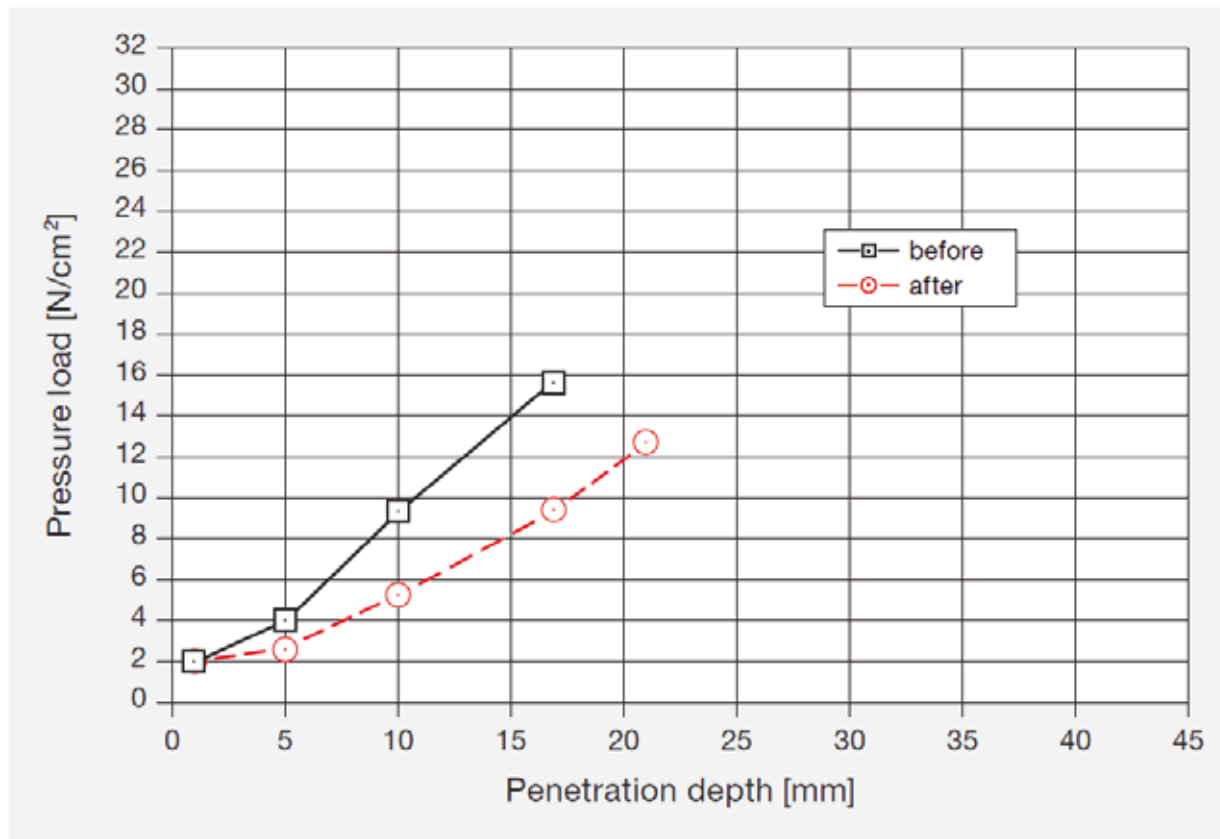

PRODUCT PACKAGING

PU Glue	10 KG (9+1) or 24 KG (21+3) plastic /metal buckets.
Rubber Roll	It is properly stacked on the pallets. Protected by plastic packaging.

PRODUCT STORAGE

Rubber Roll	Unopened packages can be stored between +5 and +30 degrees for 24 months.

PRODUCTION AND INSTALLATION PERIODS

Rubber Roll	Production: 3-10 Days	Production: 1-5 Days	can not work simultaneously.

WARRANTY PERIODS

Warranty	5 Years	If the conditions of use and maintenance are complied

Deformability as a function of bearing pressure